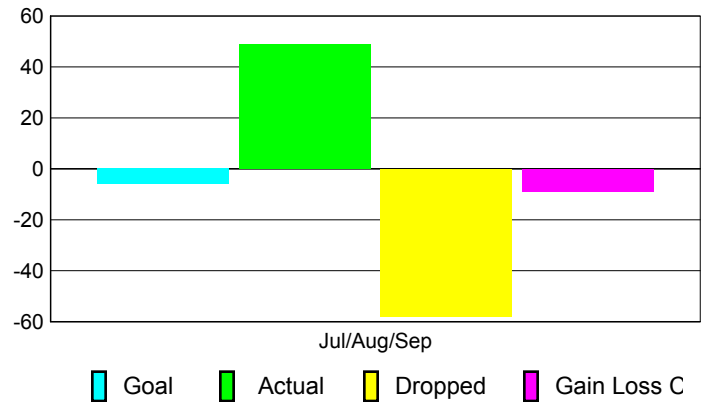

Membership Results 2010-2011

Goal, New, Dropped, Gain/Loss